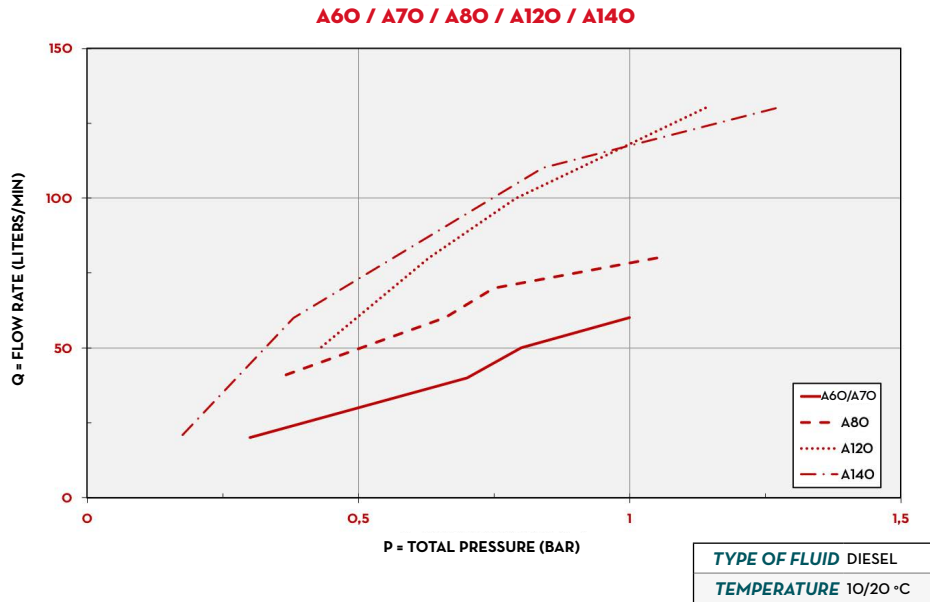

PERFORMANCE

UP TO 140 L/MIN	1" BSP
FLOW RATE	INLET
A60/A70 24MM	A80/A120/A120 BIO /A140 29MM
SPOUT	SPOUT

PACKAGING

CODE		WEIGHT		PACKAGING			BOX/EUROPALLET	
WITHOUT SWIVEL	WITH SWIVEL	KG	LBS	MM	INCH	PCS/BOX	✕	🚚
A60								
-	FOO603060	1,25	2,76	36OX36OX280	14X14X11	1	-	-
-	FOO602020	1,20	2,65	36OX36OX280	14X14X11	1	-	-
-	FOO613A00	1,30	2,87	36OX36OX280	14X14X11	1	-	-
-	FOO870010	1,70	3,74	36OX36OX280	14X14X11	1	-	-
A80								
-	FOO604030	1,93	4,25	36OX36OX280	14X14X11	1	-	-
A120								
-	FOO610020	1,93	4,25	36OX36OX280	14X14X11	1	-	-
-	FOO614A00	1,65	3,64	36OX36OX280	14X14X11	1	-	-
-	FOO610B00			36OX36OX280	14X14X11	1	-	-
A140								
FOO610200	-	2,00	4,41	46OX20OX80	181X78X31	1	-	-
A70								
-	FOO603B00			36OX36OX280	14X14X11	1	-	-

CHART

IN THE BOX

- A60/A70/A80/A120/A120 BIO/A140 NOZZLE

DETAILS

DIMENSIONS

Dimensions expressed in millimeters

MATERIALS

- BODY: ALUMINIUM
- SEAL: NBR/VITON (FKM)
- SWIVEL: BRASS/NICKEL PLATED
- SPOUT: ALUMINIUM/INOX

TECHNICAL DATA

	CODE		DESCRIPTION	FLUIDS TYPE	FLOW RATE		INLET		SPOUT
	WITHOUT SWIVEL	WITH SWIVEL			L/MIN	GPM	WITHOUT SWIVEL BSP	WITH SWIVEL BSP	EXT. Ø MM
A60									
-	FOO603060		PISTOLA AUTOM. A60 W/SWIVEL 3/4" BSP	D G	60	16	F3/4"	F1"	20
-	FOO602020		AUTO NOZZLE A60 W/SWIVEL 3/4" UNLEADED	D G	60	16	F3/4"	F1"	20
-	FOO613A00		AUTO NOZZLE A60 EN 13012 W/SWIVEL 3/4"	D	70	19	F3/4"	F1"	24
-	FOO870010		PISTOLA AUTOM. A60 W/K24 METER BLACK	D	70	19	-	F1"	24
A80									
-	FOO604030		PISTOLA AUTOM. A80 W/SWIVEL 1" BSP	D G	90	24	-	F1"	29
A120									
-	FOO610020		PISTOLA AUTOM. A120 W/SWIVEL 1" BSP	D G	120	32	-	F1"	29
-	FOO614A00		AUTO NOZZLE A120 EN 13012 W/SWIVEL 1"	D	120	32	-	F1"	29
NEW	-	FOO610B00	AUTOMATIC NOZZLE A120 W/SWIV. 1" BSP B100	BIO D	120	32	-	F1"	29
A140									
-	FOO610200		PISTOLA AUTOM. A140 W/SWIVEL 1" BSP	D	140	37	-	F1"	29
A70									
NEW	-	FOO603B00	AUTOMATIC NOZZLE A70 1" BSP B100	BIO D	70	19	-	F1"	24