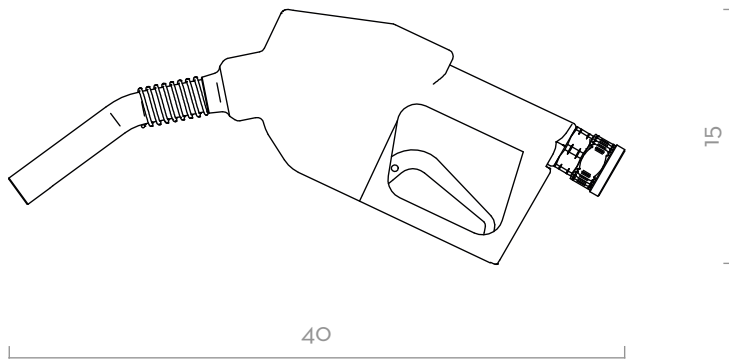

PERFORMANCE

UP TO 140 L/MIN	1" BSP
FLOW RATE	INLET
A60/A70 24MM	A80/A120/A120 BIO /A140 29MM
SPOUT	SPOUT

PACKAGING

CODE		WEIGHT		PACKAGING			BOX/EUROPALLET	
WITHOUT SWIVEL	WITH SWIVEL	KG	LBS	MM	INCH	PCS/BOX	✕	🚚
A60								
-	FOO603060	1,25	2,76	36OX36OX280	14X14X11	1	-	-
-	FOO602020	1,20	2,65	36OX36OX280	14X14X11	1	-	-
-	FOO613A00	1,30	2,87	36OX36OX280	14X14X11	1	-	-
-	FOO870010	1,70	3,74	36OX36OX280	14X14X11	1	-	-
A80								
-	FOO604030	1,93	4,25	36OX36OX280	14X14X11	1	-	-
A120								
-	FOO610020	1,93	4,25	36OX36OX280	14X14X11	1	-	-
-	FOO614A00	1,65	3,64	36OX36OX280	14X14X11	1	-	-
-	FOO610B00			36OX36OX280	14X14X11	1	-	-
A140								
FOO610200	-	2,00	4,41	46OX20OX80	181X78X31	1	-	-
A70								
-	FOO603B00			36OX36OX280	14X14X11	1	-	-

CHART

IN THE BOX

- A60/A70/A80/A120/A120 BIO/A140 NOZZLE

DETAILS

DIMENSIONS

Dimensions expressed in millimeters

MATERIALS

- BODY: ALUMINIUM
- SEAL: NBR/VITON (FKM)
- SWIVEL: BRASS/NICKEL PLATED
- SPOUT: ALUMINIUM/INOX

TECHNICAL DATA

	CODE		DESCRIPTION	FLUIDS TYPE	FLOW RATE		INLET		SPOUT
	WITHOUT SWIVEL	WITH SWIVEL			L/MIN	GPM	WITHOUT SWIVEL BSP	WITH SWIVEL BSP	EXT. Ø MM
A60									
-	FOO603060		PISTOLA AUTOM. A60 W/SWIVEL 3/4" BSP	D G	60	16	F3/4"	F1"	20
-	FOO602020		AUTO NOZZLE A60 W/SWIVEL 3/4" UNLEADED	D G	60	16	F3/4"	F1"	20
-	FOO613A00		AUTO NOZZLE A60 EN 13012 W/SWIVEL 3/4"	D	70	19	F3/4"	F1"	24
-	FOO870010		PISTOLA AUTOM. A60 W/K24 METER BLACK	D	70	19	-	F1"	24
A80									
-	FOO604030		PISTOLA AUTOM. A80 W/SWIVEL 1" BSP	D G	90	24	-	F1"	29
A120									
-	FOO610020		PISTOLA AUTOM. A120 W/SWIVEL 1" BSP	D G	120	32	-	F1"	29
-	FOO614A00		AUTO NOZZLE A120 EN 13012 W/SWIVEL 1"	D	120	32	-	F1"	29
NEW	-	FOO610B00	AUTOMATIC NOZZLE A120 W/SWIV. 1" BSP B100	BIO D	120	32	-	F1"	29
A140									
-	FOO610200		PISTOLA AUTOM. A140 W/SWIVEL 1" BSP	D	140	37	-	F1"	29
A70									
NEW	-	FOO603B00	AUTOMATIC NOZZLE A70 1" BSP B100	BIO D	70	19	-	F1"	24